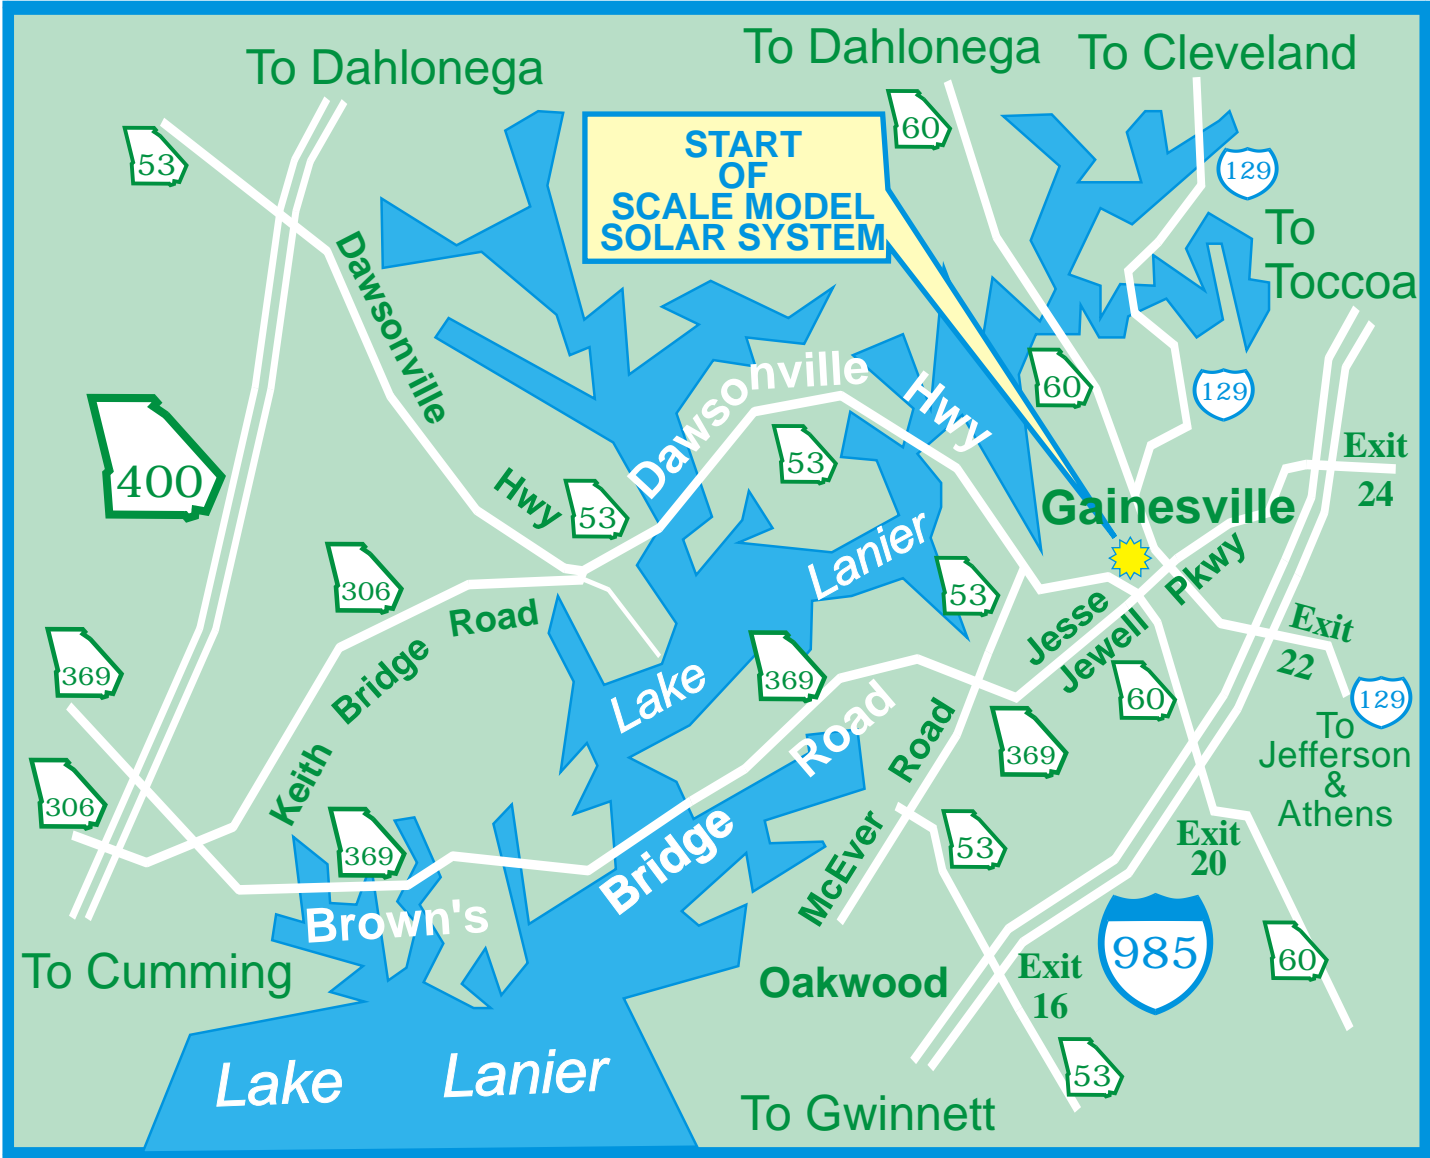

NAVIGATING TO THE SCALE MODEL

DOWNTOWN GAINESVILLE

PARKING:
2-HOUR LIMIT
ENFORCED
M-F ON STREETS

**UNLIMITED IN
LOTS & DECKS
MARKED**

AVAILABLE IN
**GEORGIA
MOUNTAIN
CENTER**

TO
BROWN'S BRIDGE

QUEEN
CITY
PKWY
TO
985
EXIT 20

JESSE JEWELL PARKWAY

TO
985
EXIT 24

TO
985
EXIT 22

START
OF
SCALE MODEL
SOLAR SYSTEM

HALL
COUNTY
LIBRARY

WASHINGTON STREET

SPRING STREET

OLD
COURT
HOUSE

NEW
COURT
HOUSE

GA
MTN
CENTER

WEST ACADEMY STREET

BRADFORD ST.

MAIN STREET

E. E. BUTLER PARKWAY

TO
53
JOHN MORROW
PARKWAY