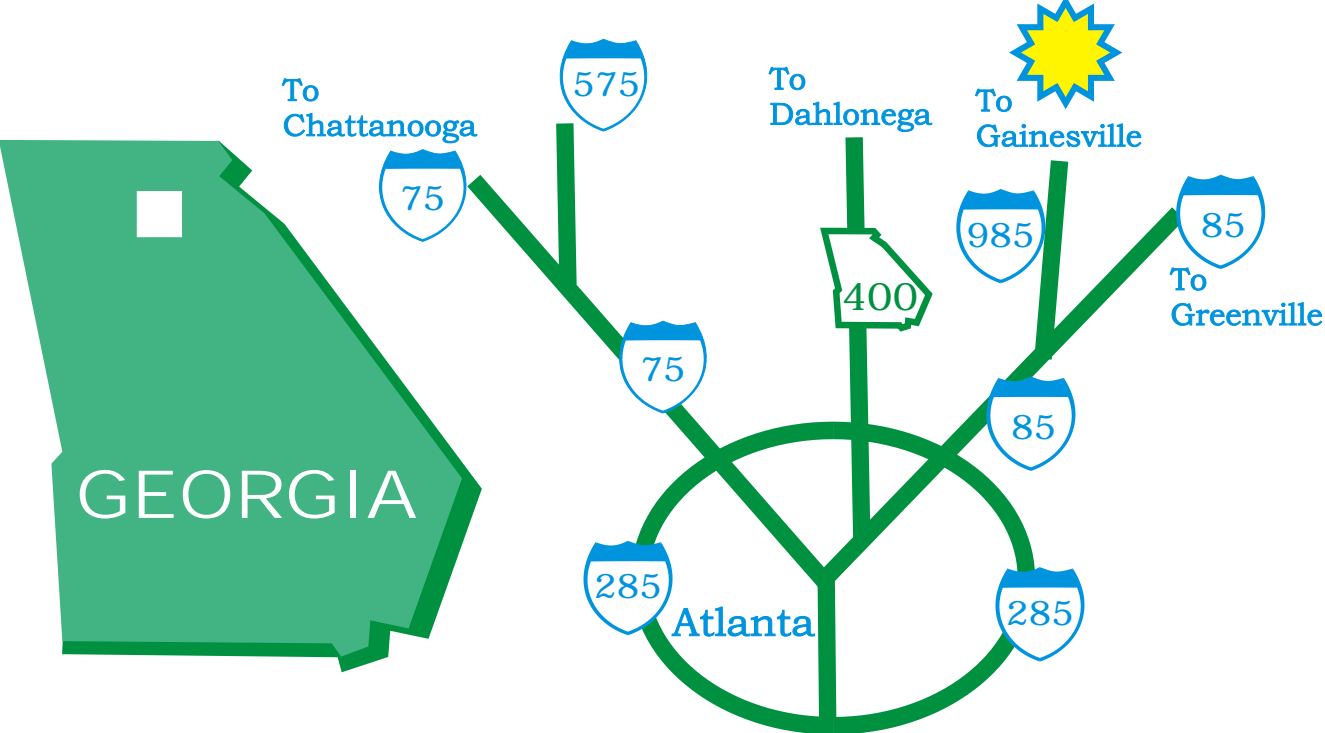

NAVIGATING TO THE SCALE MODEL

DOWNTOWN GAINESVILLE

PARKING:
2-HOUR LIMIT
ENFORCED
M-F ON STREETS

**UNLIMITED IN
LOTS & DECKS
MARKED**

AVAILABLE IN
**GEORGIA
MOUNTAIN
CENTER**

TO
BROWN'S BRIDGE

QUEEN
CITY
PKWY
TO
985
EXIT 20

JESSE JEWELL PARKWAY

TO
985
EXIT 24

TO
985
EXIT 22

START
OF
SCALE MODEL
SOLAR SYSTEM

HALL
COUNTY
LIBRARY

WASHINGTON STREET

SPRING STREET

OLD
COURT
HOUSE

NEW
COURT
HOUSE

GA
MTN
CENTER

WEST ACADEMY STREET

BRADFORD ST.

MAIN STREET

E. E. BUTLER PARKWAY

TO
53
JOHN MORROW
PARKWAY